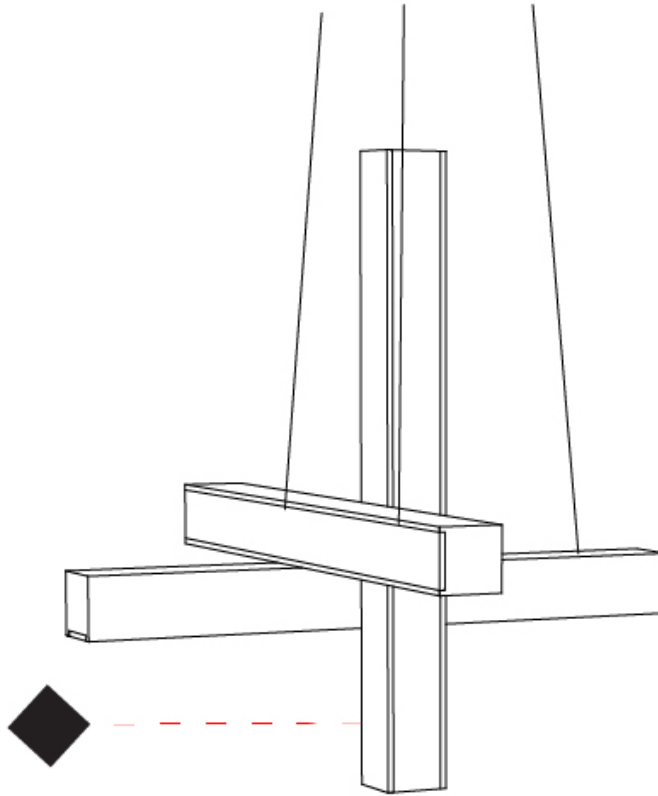

CROSS SHAPE SUSPENSION

D71028-

PROJECT

TYPE

SPECIFIER

QUANTITY

DATE

D