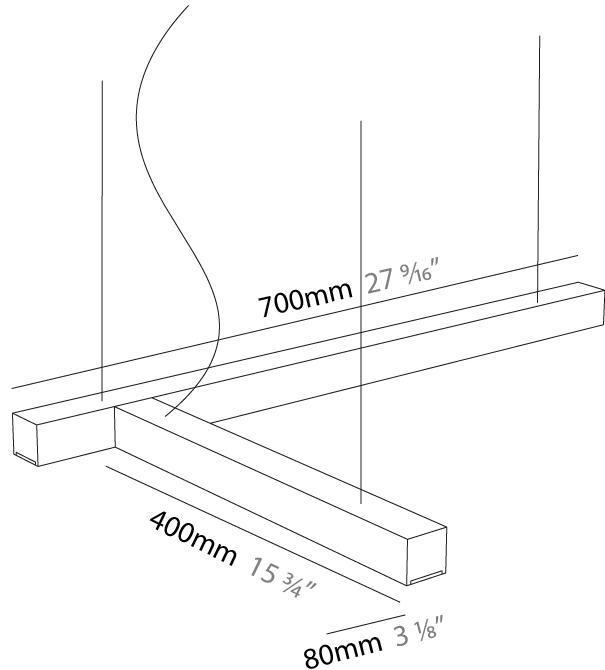

L-SHAPE SUSPENSION

D71001- -

base number
Color   Temperature   Finish   Options

1. To build a product code in our configurator select the specify button on the base model # product page
2. To build a manual product code on this datasheet choose from the options listed below in blue font and add the suffix to the base model #

GENERAL

Series: LED40 Modular
Subseries: L-Shape
Brand: Tunto
Division: Design
Mounting Type: Suspension
Mounting Location: Ceiling
Subcategory: Modular

PHYSICAL

Shape: Rectangle
Length (mm): 700
Length (in): 27 ⁹/₁₆"
Width (mm): 400
Width (in): 15 ³/₄"
Height (mm): 40
Height (in): 1 ⁹/₁₆"
Max. Overall Height (mm): 2040
Max. Overall Height (in): 80 ⁵/₁₆"
Extension (mm): 80
Extension (in): 3 ¹/₈"
Light Distribution: Direct
Diffuser: Opal;
Fixture Finish: [WAL](#) / [ASH](#) / [OAK](#) / [BLK](#) / [WHI](#)
Fixture Material: Wood

ELECTRICAL

Lamp Type: LED
Input Wattage (W): 23
Total Output Wattage (W): 19
Dimming: Tri-Mode (Non-Dimming and Phase Dimming (120Vac only) and 0-10V Dimming)
Driver Included: Yes
Driver Location: Integrated
Driver Type: Constant Current - Universal
Driver Class: Class 2
Input Voltage (V): 120 - 277
Constant Current (MA): 700

LED

Color Temperature (°K): [2700](#) / [3000](#) / [4000](#)
Max. Delivered Lumen (lm): 1000
CRI: >93 CRI
Lamp Life (hrs): 50000

OPTICAL

RATINGS AND CERTIFICATIONS

Certified By: Certified for North American Standards
IP rating: IP20