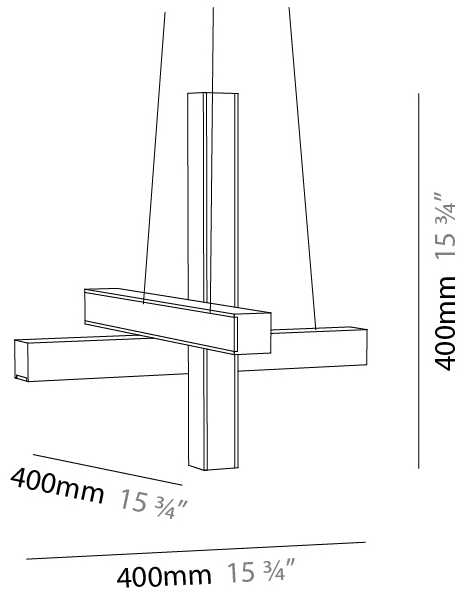

PROJECT	
TYPE	
SPECIFIER	
QUANTITY	
DATE	

CROSS SHAPE SUSPENSION

D71028-

base number
Color   Finish
Temperature   Options

1. To build a product code in our configurator select the specify button on the base model # product page
2. To build a manual product code on this datasheet choose from the options listed below in blue font and add the suffix to the base model #

GENERAL

Series: LED40 Modular
Subseries: Cross Shape
Brand: Tunto
Division: Design
Mounting Type: Suspension
Mounting Location: Ceiling
Subcategory: Modular

PHYSICAL

Shape: Abstract
Length (mm): 400
Length (in): 15 ¾
Width (mm): 400
Width (in): 15 ¾
Height (mm): 400
Height (in): 15 ¾
Max. Overall Height (mm): 2400
Max. Overall Height (in): 94 ½
Extension (mm): 80
Extension (in): 3 ⅛
Light Distribution: Omnidirectional
Diffuser: Opal
Fixture Finish: [WAL / ASH / OAK / BLK / WHI](#)
Fixture Material: Wood

ELECTRICAL

Lamp Type: LED
Input Wattage (W): 23
Total Output Wattage (W): 18.9
Dimming: Tri-Mode (Non-Dimming and Phase Dimming (120Vac only) and 0-10V Dimming)
Driver Included: Yes
Driver Location: Integrated
Driver Type: Constant Current - Universal
Driver Class: Class 2
Input Voltage (V): 120 - 277
Constant Current (MA): 700

LED

Color Temperature (°K): [2700 / 3000 / 4000](#)
Max. Delivered Lumen (lm): 1100
CRI: >93 CRI
Lamp Life (hrs): 50000

OPTICAL

RATINGS AND CERTIFICATIONS

Certified By: Certified for North American Standards
IP rating: IP20