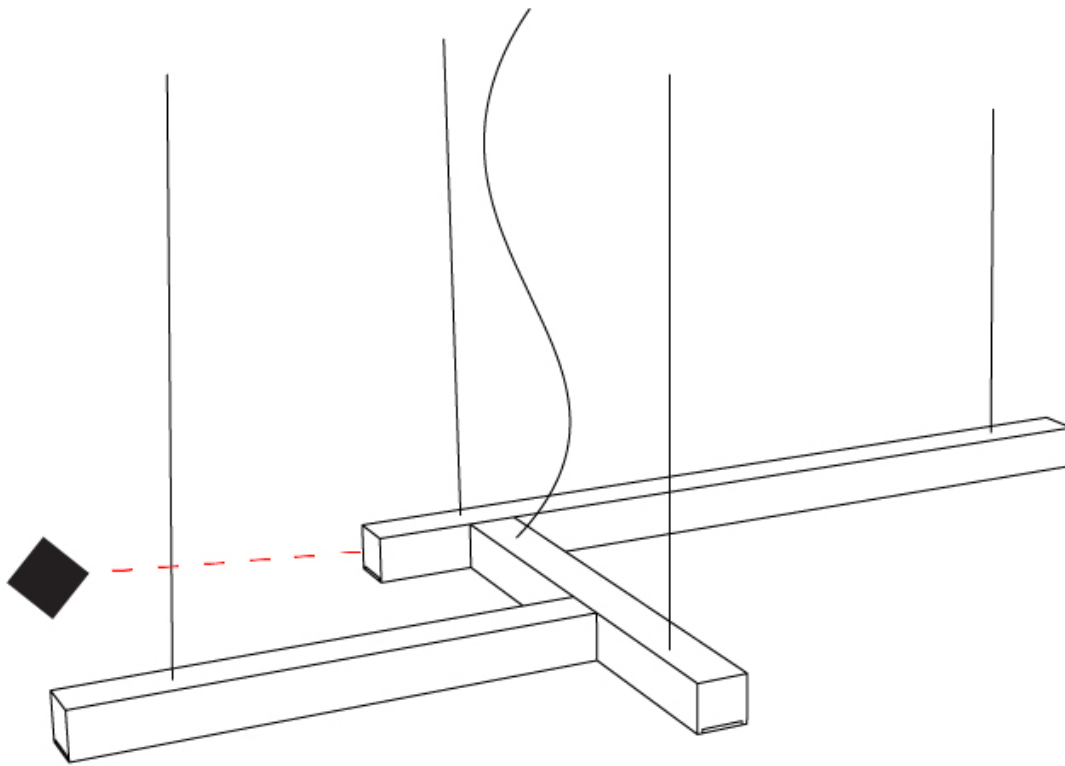

SHAPE 4 SUSPENSION

D71002-

PROJECT _____

TYPE _____

SPECIFIER _____

QUANTITY _____

DATE _____

D